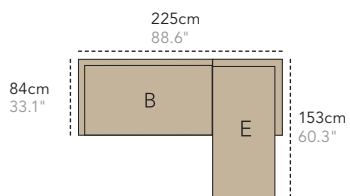

Connect combinations

A

B

C

D

E

F