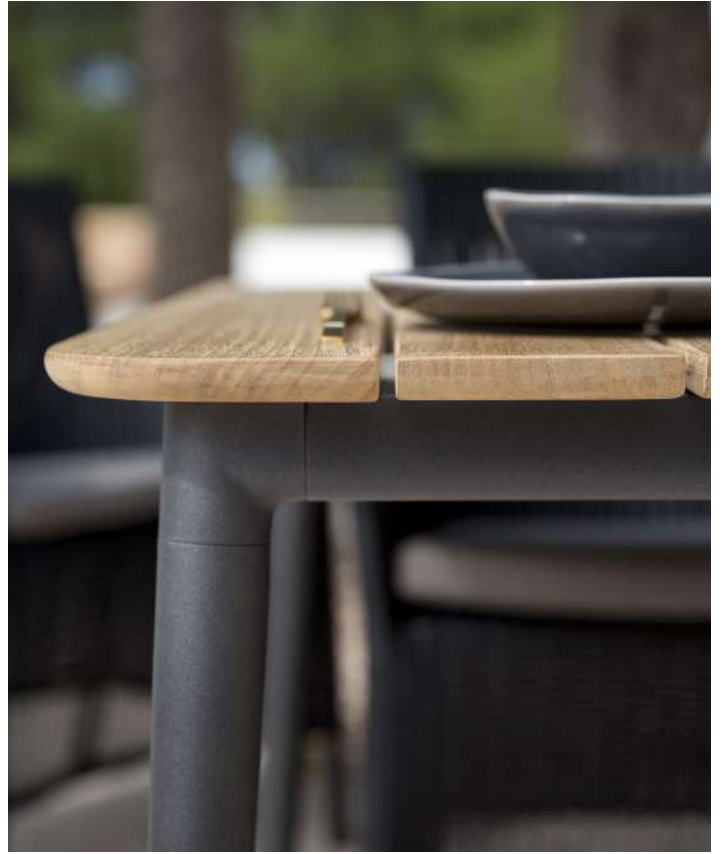

CORE DINING

Quick Dry & Airflow system

Design by Foersom & Hiort-Lorenzen MDD

Featured: drop kitchen / classic parasol / lightbox / lighthouse lantern

HAMPSTED DINING

Design by Cane-line design team

Featured: sunshade parasol / lansing table / circle rug