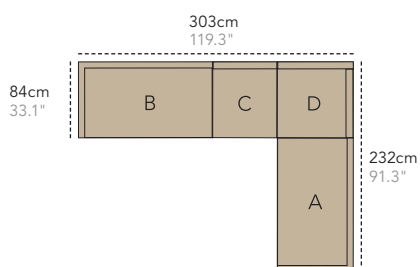

Connect combinations

A

B

C

D

E

F