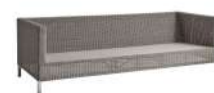

Connect by Cane-line design team

W 213cm 83.9"
D 86cm 33.9"
H 64cm 25.2"
S 30cm 11.9"

Category: 3-seater sofa
Material: Cane-line Weave®
Frame: Outer stainless steel cap on galvanized steel
Cover: Cover no. 13

● 55925G / Black/Anthracite
● 5592T / Taupe