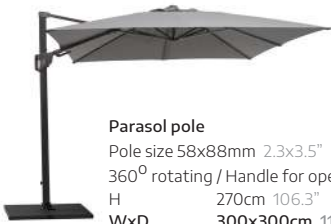

Parasols

Hyde luxe tilt

Hanging parasol with tilt function incl. parasol base

Parasol pole

Pole size 58x88mm 2.3x3.5"
360° rotating / Handle for operating
H 270cm 106.3"
WxD 300x300cm 118.1x118.1"
Base concrete 100kg 220LBS
H 5cm 2"
WxD 105x105cm 41.3x41.3"