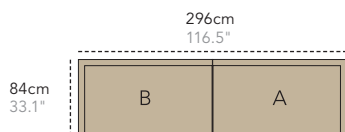

Connect combinations

A

B

C

D

E

F