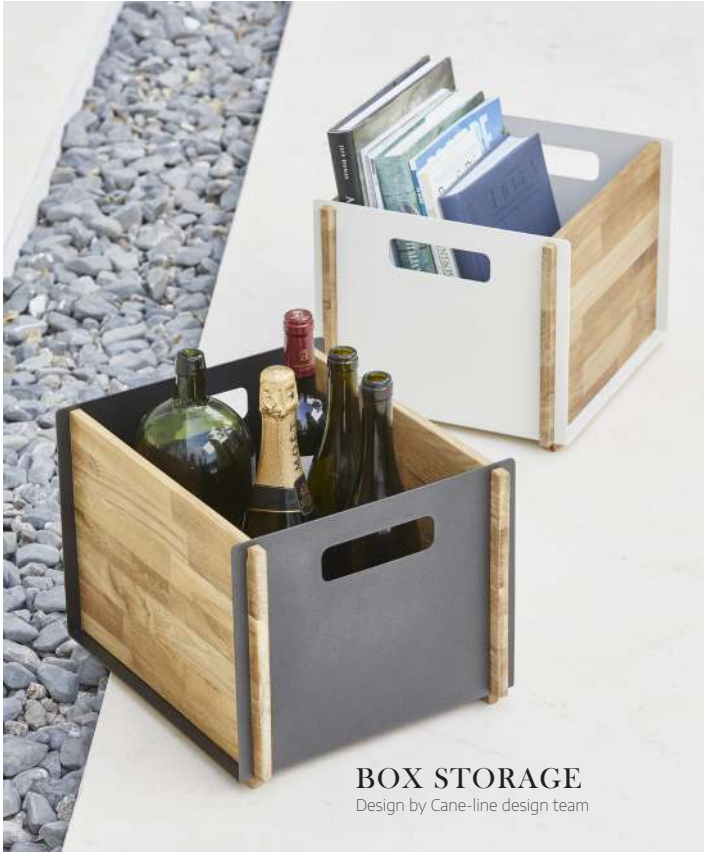

Storage

BOX STORAGE
Design by Cane-line design team

FRAME SHELVING SYSTEM
Design by Cane-line design team

Featured: lighthouse lantern / box storage box / copenhagen rocking chair

FRAME TROLLEY
Design by Cane-line design team