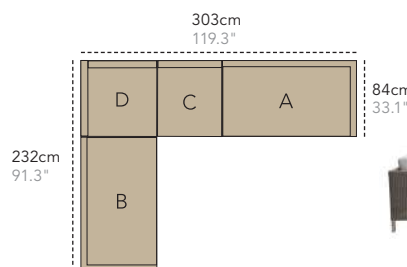

Connect combinations

A

B

C

D

E

F