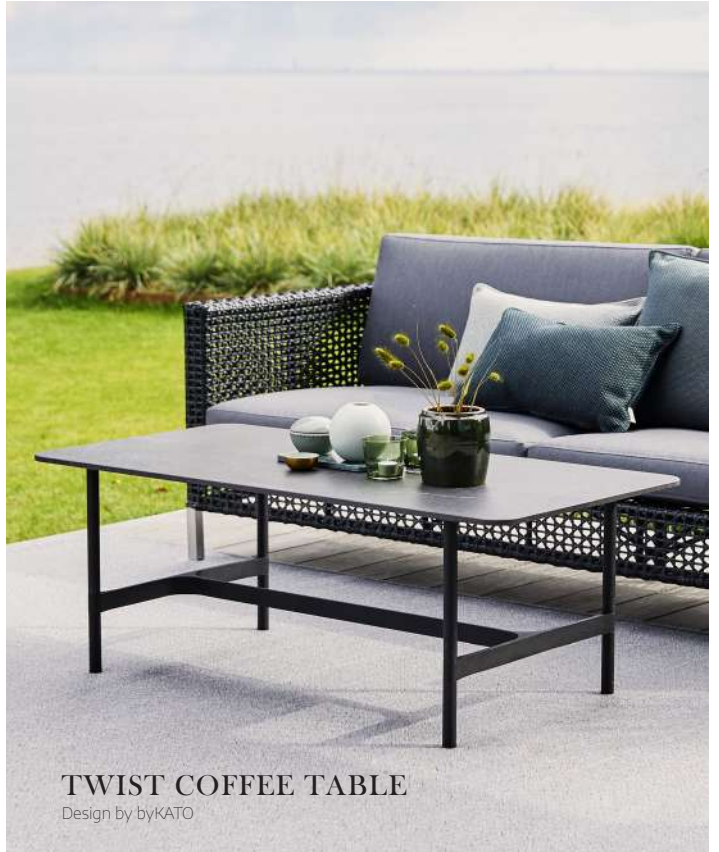

CHILL-OUT COFFEE TABLE
Design by Strand+Hvass

CHILL-OUT COFFEE TABLE, SMALL
Design by Strand+Hvass

TIME-OUT COFFEE TABLE
Design by Strand+Hvass

TIME-OUT SIDE TABLE
Design by Strand+Hvass

MEGA SIDE TABLE
Design by byKATO