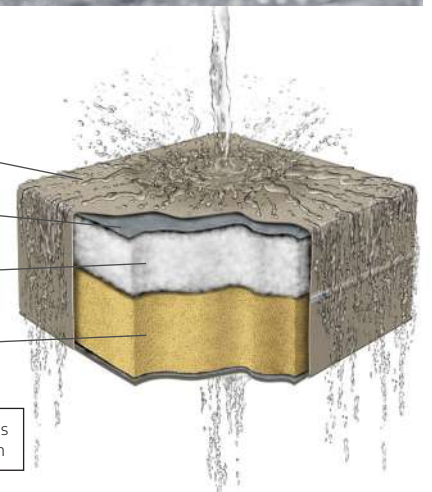

Cushion composition

Outer cover/fabric

Inner cover/rain cover

Padding

QuickDryFoam®

90% of rainwater is repelled, whereas only 10% passes through the cushion