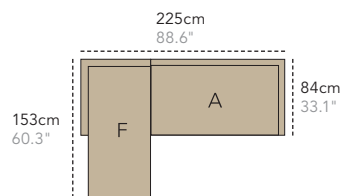

Connect combinations

A

B

C

D

E

F