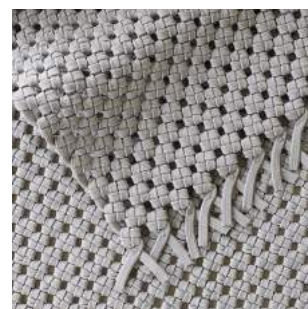

Circle / Fabric of Selected PP

Clover / Fabric of Selected PP